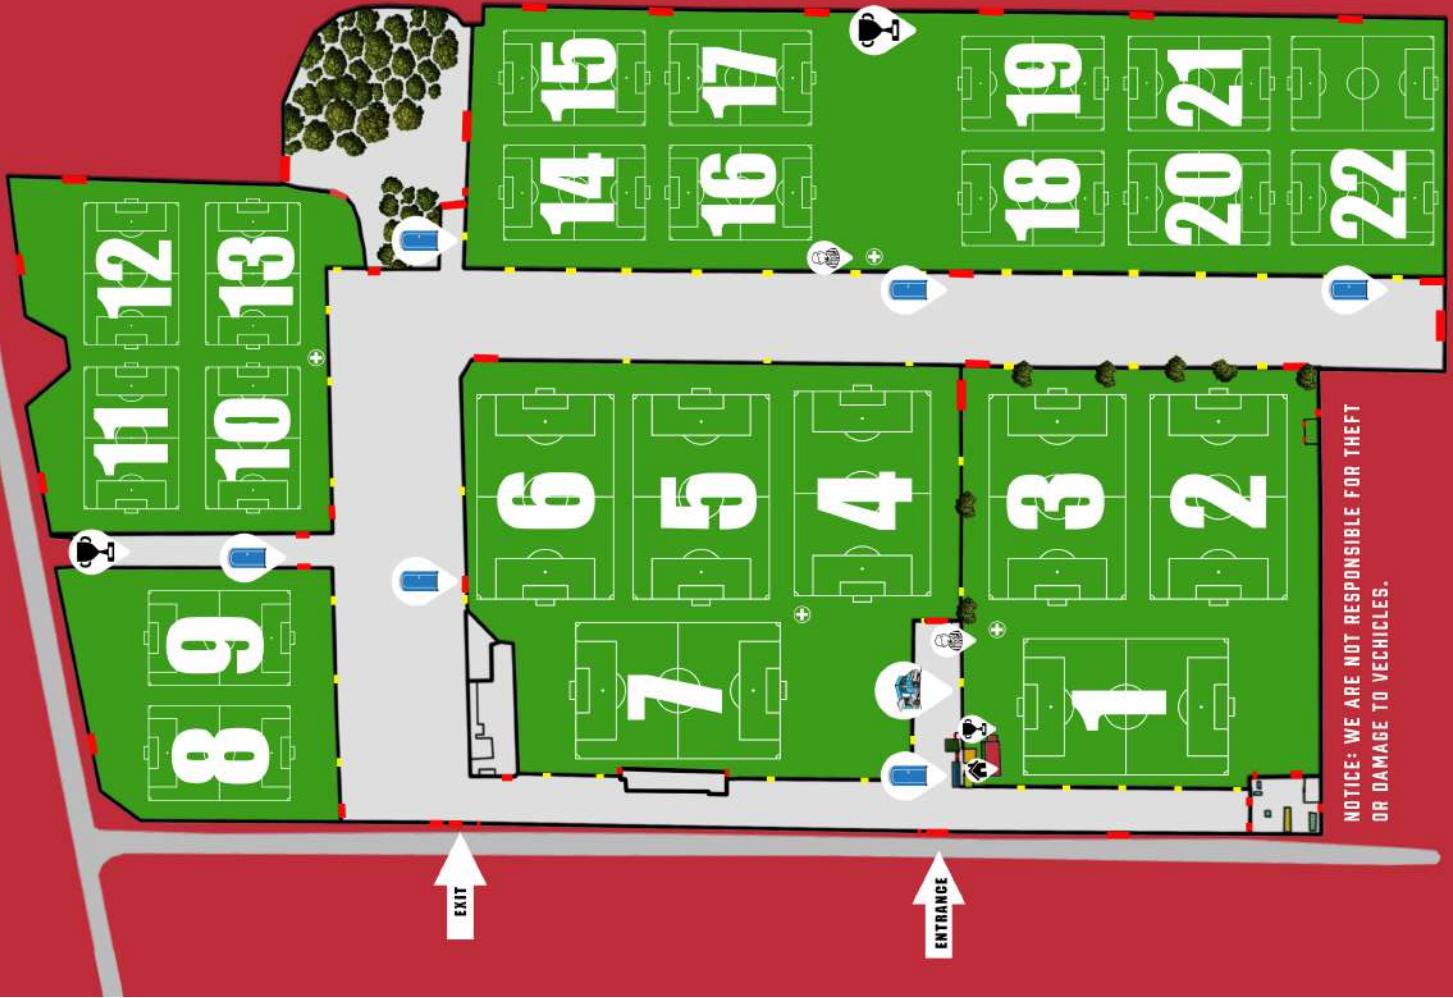

SUPER CLASICO

CINCO DE MAYO EDITION

PARKING FEE: \$10/DAY

COMPLEX SPEED LIMIT: 10 MPH

-  BATHROOM LOCATIONS
-  FOOD VENDORS
-  CLUBHOUSE (EVENT OFFICE)
-  ATHLETIC TRAINER LOCATIONS
-  NO DOGS ALLOWED
(SERVICE ANIMALS SPECIFICALLY TRAINED TO AID A PERSON WITH DISABILITY ARE WELCOME!)
-  AWARD STAGE
-  REFEREE STATION